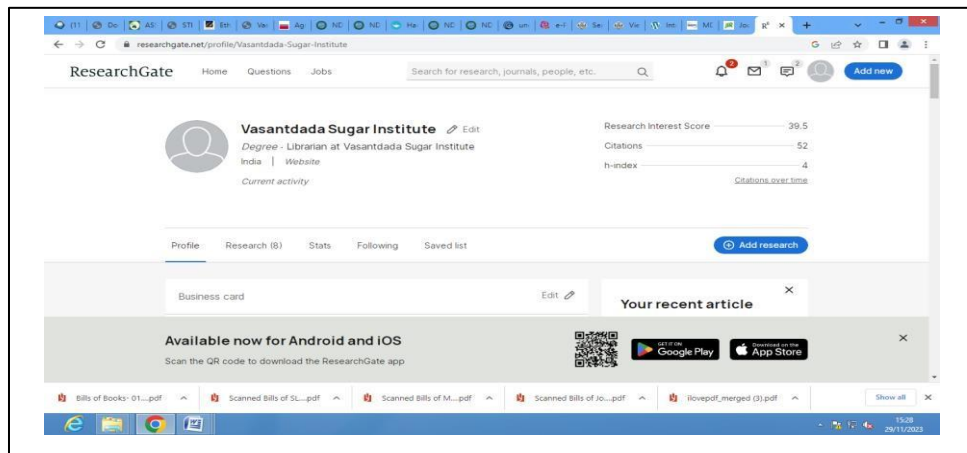

LIBRARY

3. UGC-CARE

3.1 SEARCH RESULTS

VASANTDADA SUGAR INSTITUTE, PUNE

Manjari (Bk.) Tal. Haveli, Dist. Pune-412 307, Maharashtra, India

LIBRARY

4. ICAR-E-Journal Portal

5. Research Gate