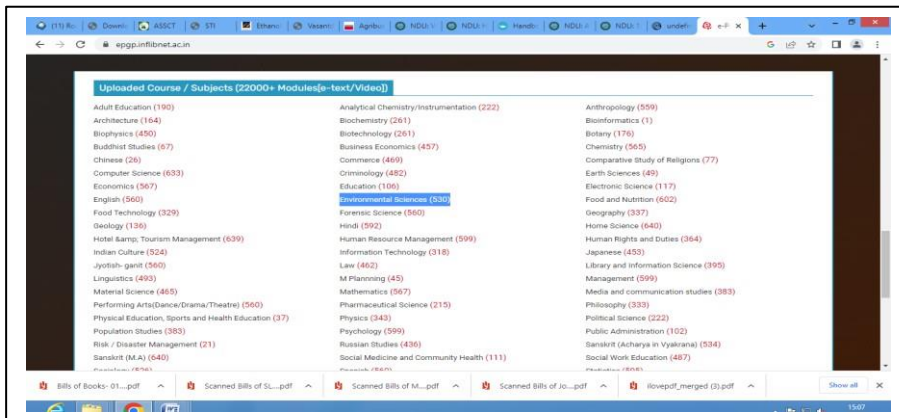

Manjari (Bk.) Tal. Haveli, Dist. Pune-412 307, Maharashtra, India

LIBRARY

1.3 SEARCH RESULTS

2. E-PG-Pathshala

2.1 SEARCH RESULTS

VASANTDADA SUGAR INSTITUTE, PUNE

Manjari (Bk.) Tal. Haveli, Dist. Pune-412 307, Maharashtra, India