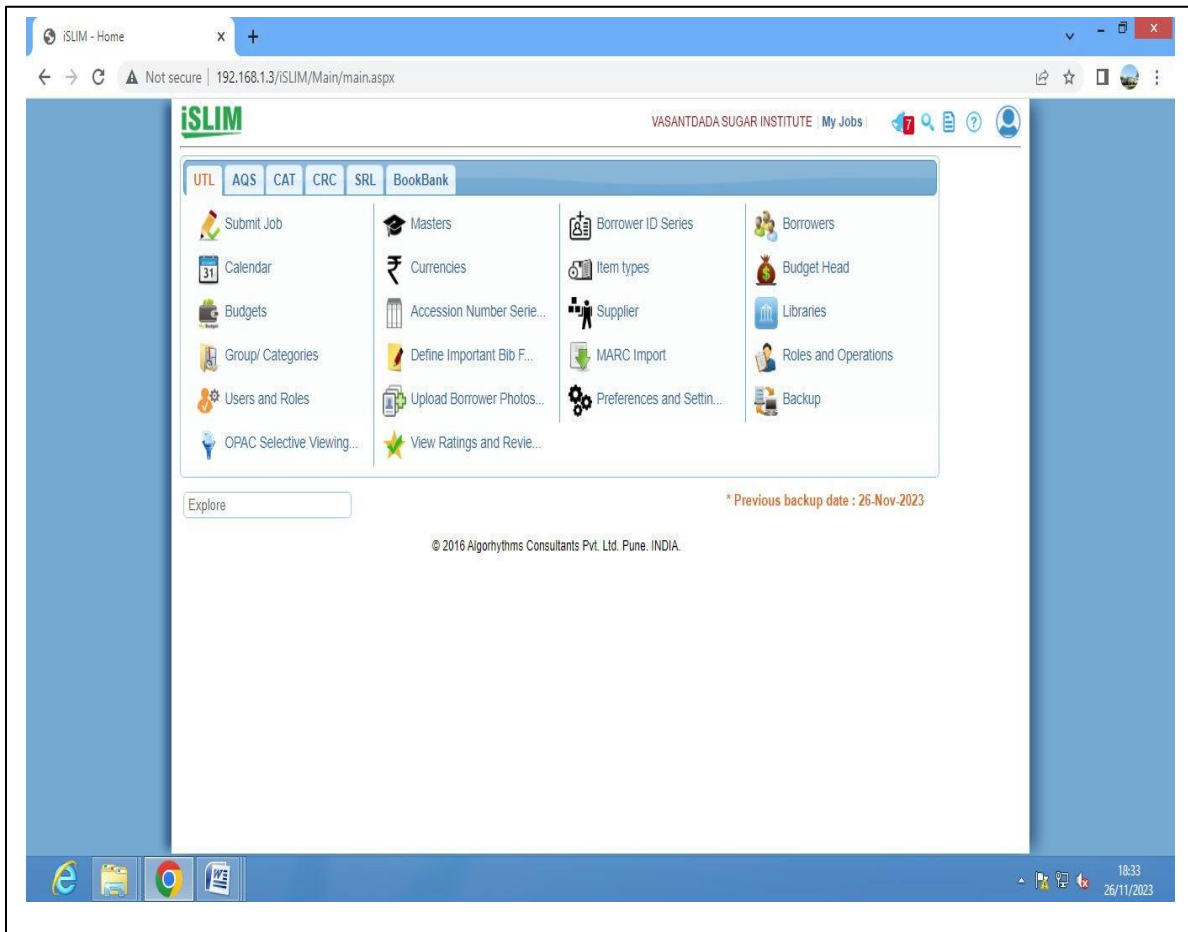

VASANTDADA SUGAR INSTITUTE, PUNE

Manjari (Bk.) Tal. Haveli, Dist. Pune-412 307, Maharashtra, India

LIBRARY

4.2.1 Library is Automated with digital facilities using Integrated Library Management System (ILMS)

iSLIM Modules

Rms. ebrunwal
Principal
Vasantdada Sugar Institute
Manjari (Bk.), Tal. Haveli,
Dist. Pune - 412 307