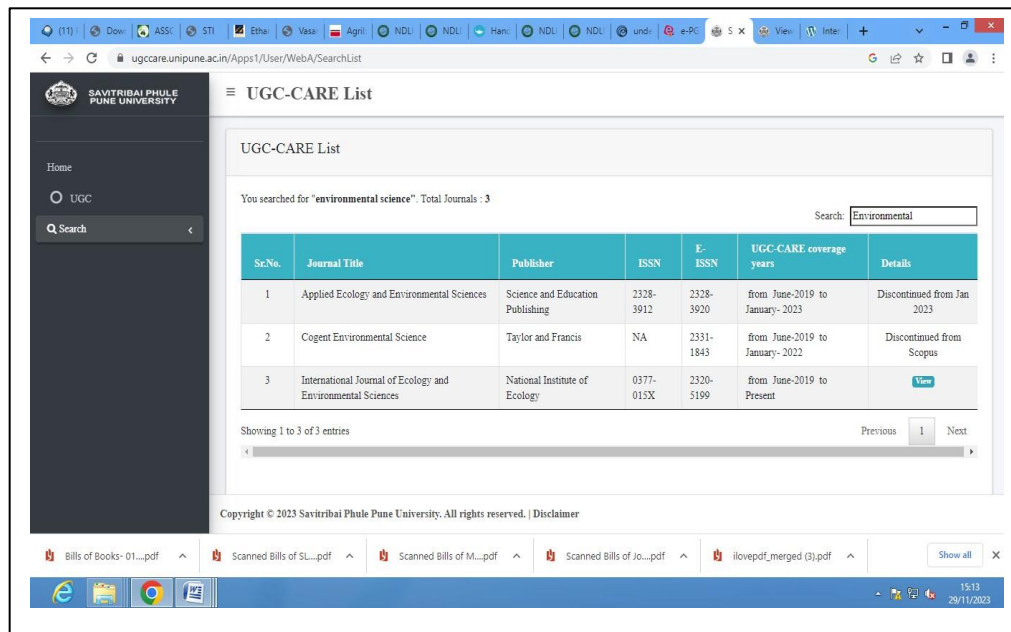

3.1 SEARCH RESULTS