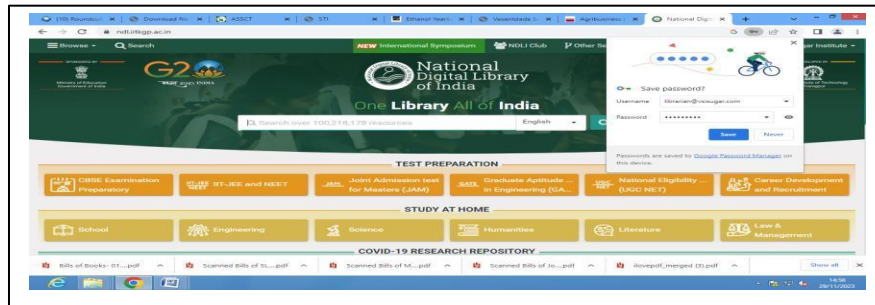

1.1 LOGIN SUCCESSFULLY