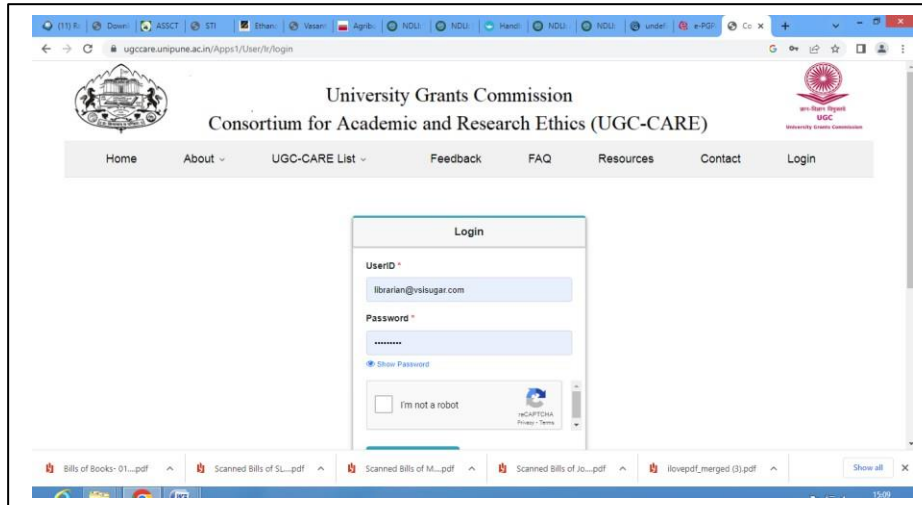

VASANTDADA SUGAR INSTITUTE, PUNE

Manjari (Bk.) Tal. Haveli, Dist. Pune-412 307, Maharashtra, India

LIBRARY

3. UGC-CARE