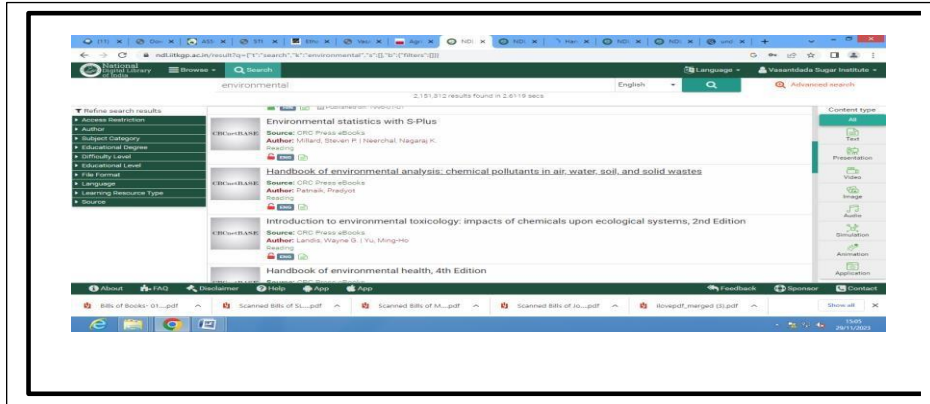

VASANTDADA SUGAR INSTITUTE, PUNE

Manjari (Bk.) Tal. Haveli, Dist. Pune-412 307, Maharashtra, India

LIBRARY

1.3 SEARCH RESULTS