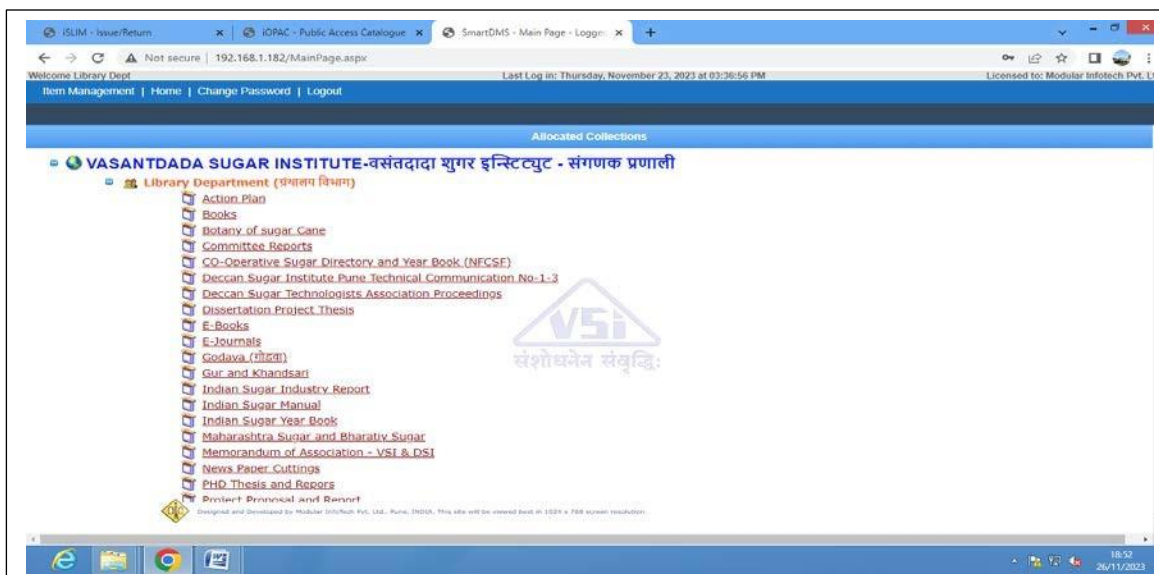

HOME SCREEN